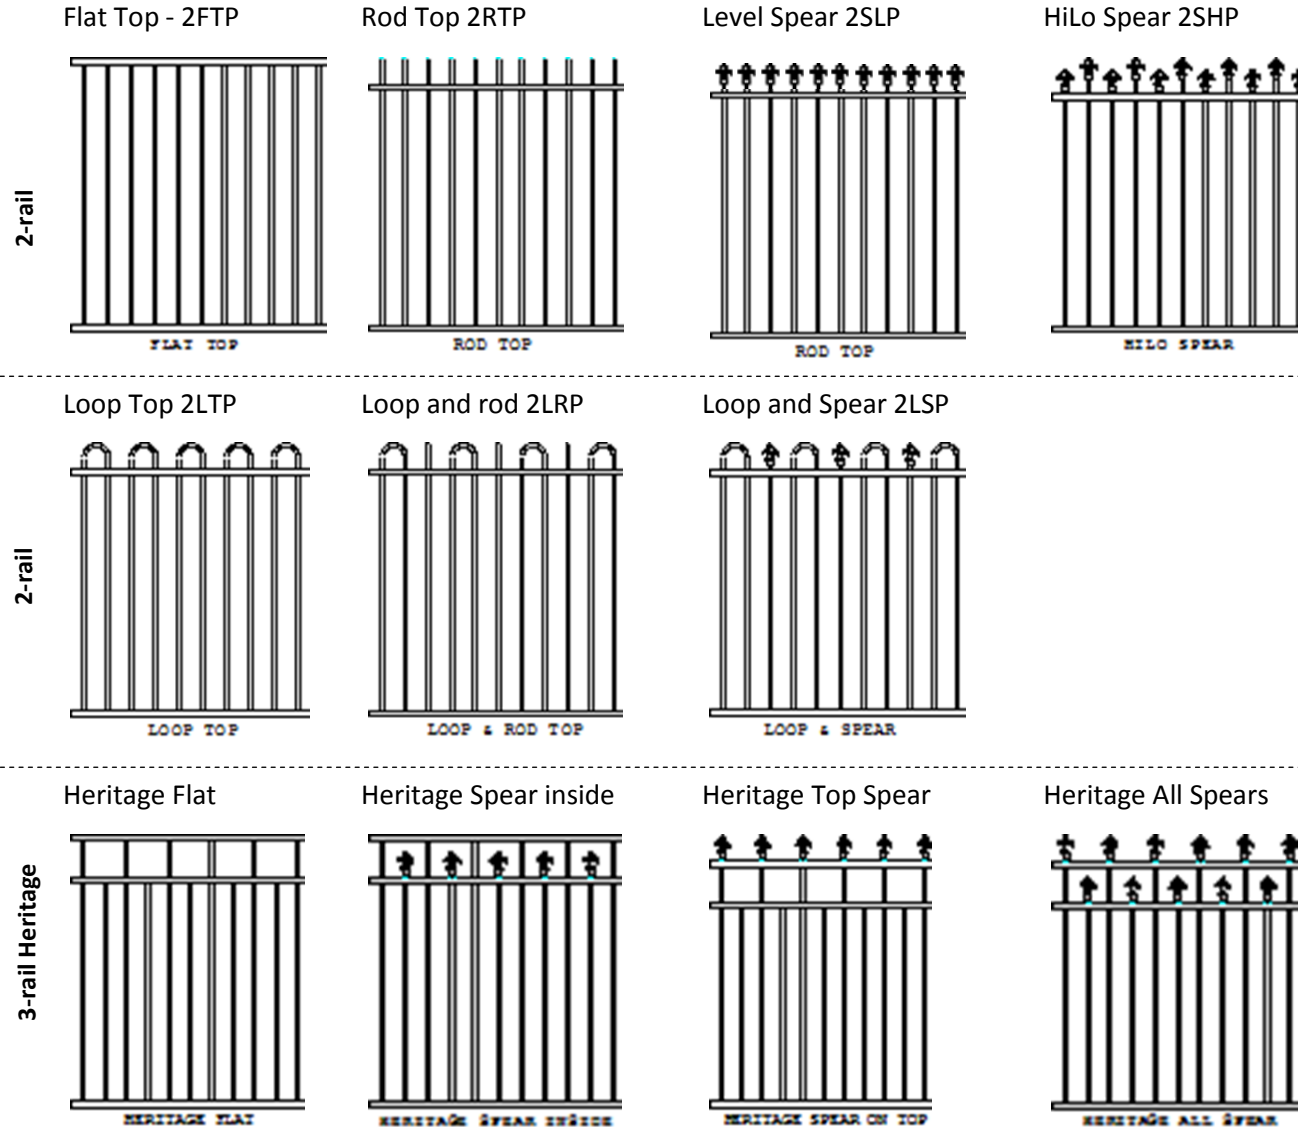

Tubular Fencing Designs

Playsafe Fencing Pty Ltd

Panel Design Options:

1 Raw Materials

- Aluminium
- Pre-gal Steel

2 Panel Rails

- 2-rail
- 3-rail Oxley (Top rails 90mm apart)
- 3-rail Heritage (Top rails 160-180)
- 4-rails—Extra

3 Rail Size

- 38x24—standard
- 40x40—extra

4 Pickets

- 16 round—standard
- 19 round—extra
- 19 square—extra
- 50mm slat
- 65mm slat

5 Decorations

- Rings
- Crosses
- Diamonds
- Squares

Spear types:

- Fleur de Lis
- Camden
- Cardinal
- Melrose
- Other

Notes:

Tubular Fencing Designs

Playsafe Fencing Pty Ltd

Panel Design Options:

1 Raw Materials

- Aluminium
- Pre-gal Steel

2 Panel Rails

- 2-rail
- 3-rail Oxley (Top rails 90mm apart)
- 3-rail Heritage (Top rails 160-180)
- 4-rails—Extra