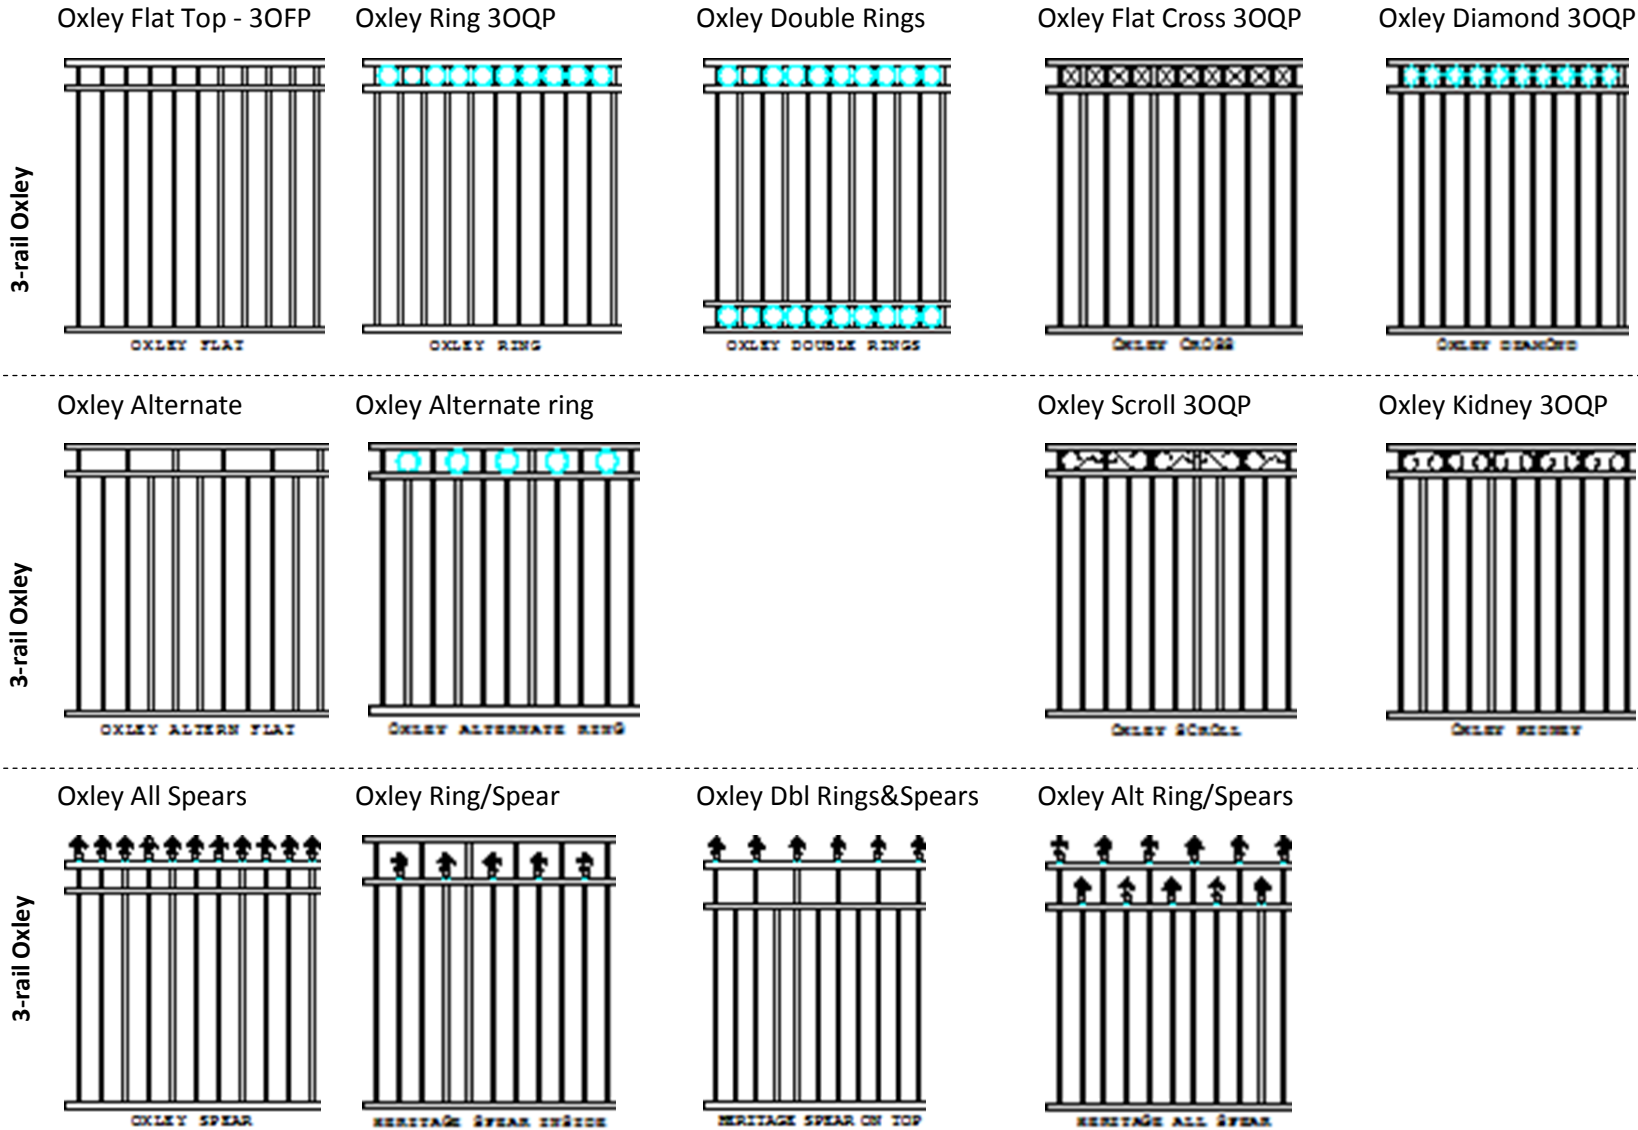

Tubular Fencing Designs

Playsafe Fencing Pty Ltd

Panel Design Options:

1 Raw Materials

- Aluminium
- Pre-gal Steel

2 Panel Rails

- 2-rail
- 3-rail Oxley (Top rails 90mm apart)
- 3-rail Heritage (Top rails 160-180)
- 4-rails—Extra

3 Rail Size

- 38x24—standard
- 40x40—extra

4 Pickets

- 16 round—standard
- 19 round—extra
- 19 square—extra
- 50mm slat
- 65mm slat

5 Decorations

- Rings
- Crosses
- Diamonds
- Squares

Spear types:

- Fleur de Lis
- Camden
- Cardinal
- Melrose
- Other

Notes:

Tubular Fencing Designs

Playsafe Fencing Pty Ltd

Panel Design Options:

1 Raw Materials

- Aluminium
- Pre-gal Steel

2 Panel Rails

- 2-rail
- 3-rail Oxley (Top rails 90mm apart)
- 3-rail Heritage (Top rails 160-180)
- 4-rails—Extra